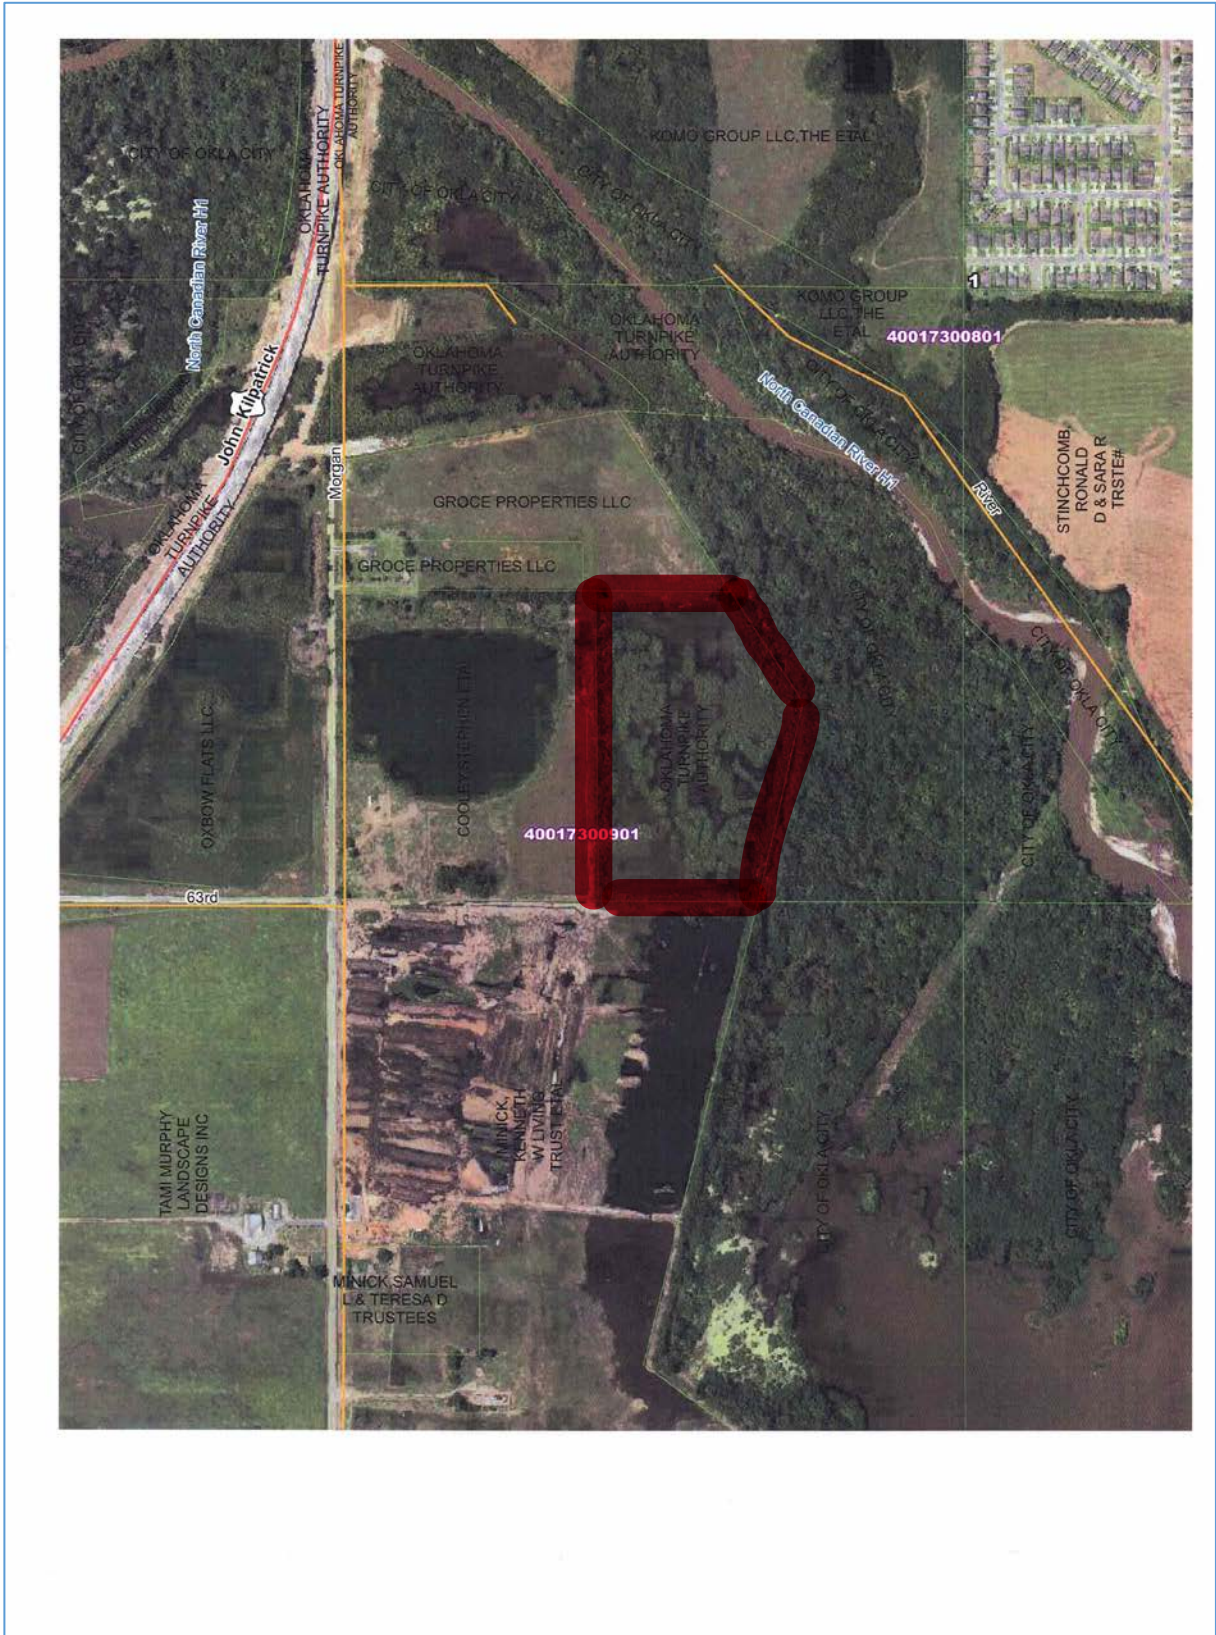

LOCATION AERIAL MAP

JKT 171	S1 T12N R5W	22.43 acres	Canadian County
---------	-------------	-------------	-----------------